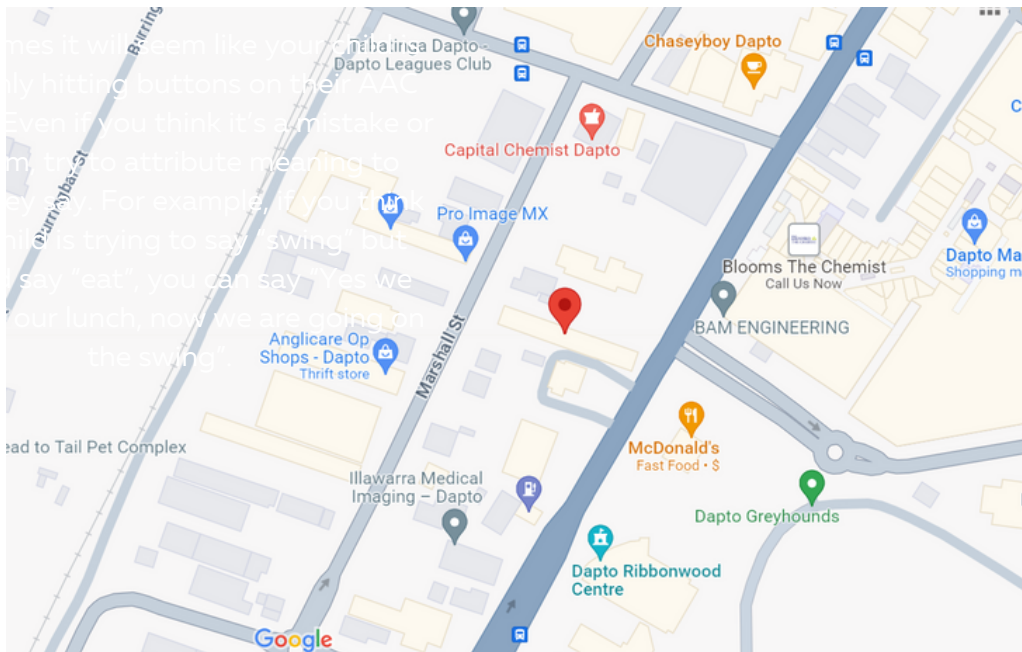

**WELCOME TO  
THE SPEECH SPOT  
ILLAWARRA**

**WHERE TO FIND US  
AND PARKING**

# WHERE TO FIND US

We are found at **Unit 3, 130-134 Princes Highway, Dapto.**

If you find the Dominos we are right near by - they are Unit 1 and we are Unit 3.

Next to Dominos is a small private driveway.